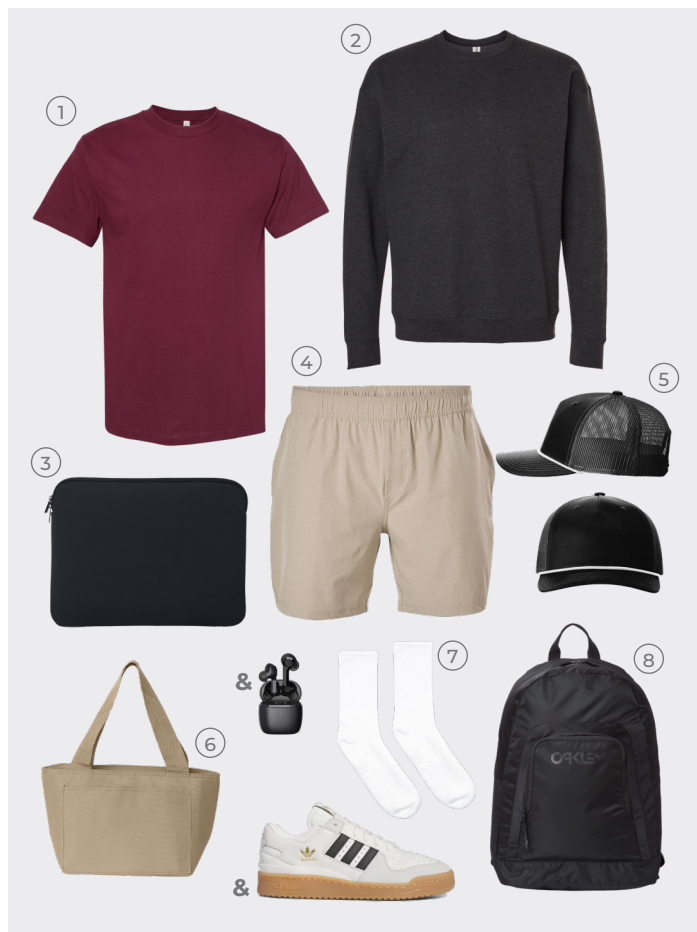

How to Style

Get the Campus Look

Create unique branding experiences and amp up selling opportunities by adding these styled looks to your next presentation. Walk away with merchandising inspiration that will make a lasting impression so you can complete the look, increase loyalty, and gain competitive advantage.

His Look

Additional Markets:

- ☒ Music Merch
- ☒ Surf & Skate
- ☒ Boutiques
- ☒ Uniforming

1. 1301 American Apparel. 2. 340 Tultex. 3. 1713 Liberty Bags.
4. BM6101 Boxercraft. 5. 112FPR Richardson. 6. 8808 Liberty Bags.
7. SC200 SOCCO. 8. FOS901071 Oakley.

*Items with a "&" are not sold by S&S and should be used for inspiration only.

Check Out the
Blog Article.