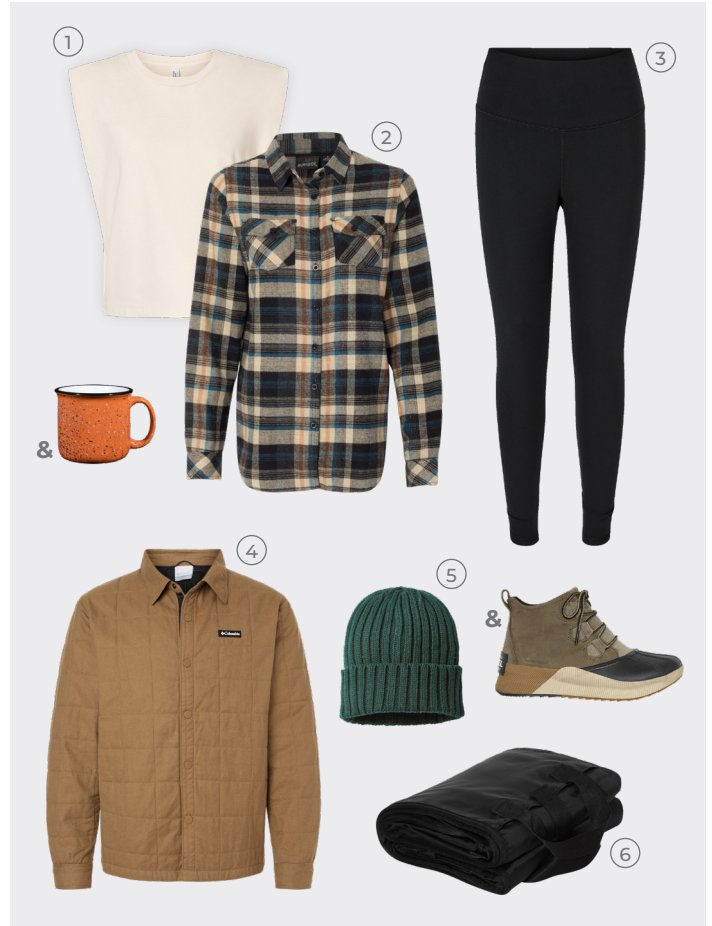

**Items with a "&" are not sold by S&S and should be used for inspiration only.*

1. 5033 DRI DUCK. 2. MVLPLR8 ANETIK. 3. GB452C The Game.

Check Out the
Blog Article.

Her Look

Additional Markets:

- Gift Shops
- Company Stores
- Resort Staff
- Lifestyle Brands